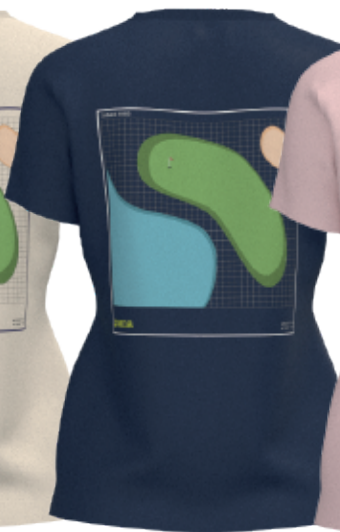

101578.008

101578.008

101578.331

NAVY
19-3920 TCX

Joma

WOMEN

SINCE 1965

Joma

40° 3' 50" N
4° 13' 45" W

2024

901326

T-SHIRT

WOMEN

GRAPHIC :

901326.008

WHITECAP GREY
12-0304 TCX